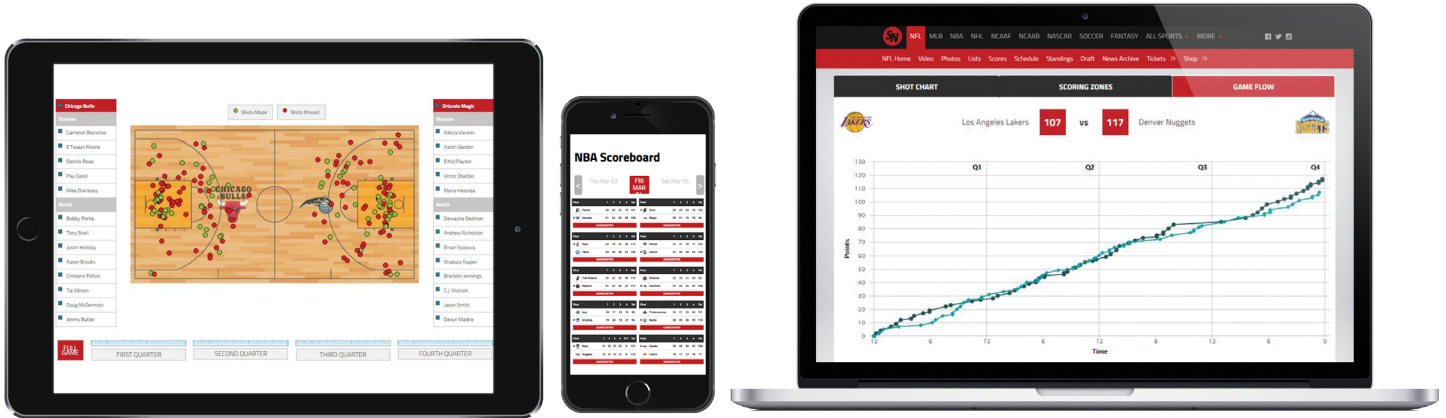

Basketball

OptaUS can offer detailed, live data on Pro and College basketball. Collecting, packaging and distributing detailed data, live on every regular- and post-season game, we will use the same dedication to accuracy, consistency, reliability and data-led insight that Opta is renowned for.

Performance, Classic and Core data levels are all available via a dedicated Sports Data API, robust XML feeds and Opta's market-

leading widget platform, meaning that we provide a level of coverage tailored precisely for your requirements.

Covering every minute from every game, OptaUS can provide schedule information, real-time box scores, textual play-by-play commentary, rosters including player bios, detailed x/y coordinate event data, standings, player and teams stats and 'league leader' information.