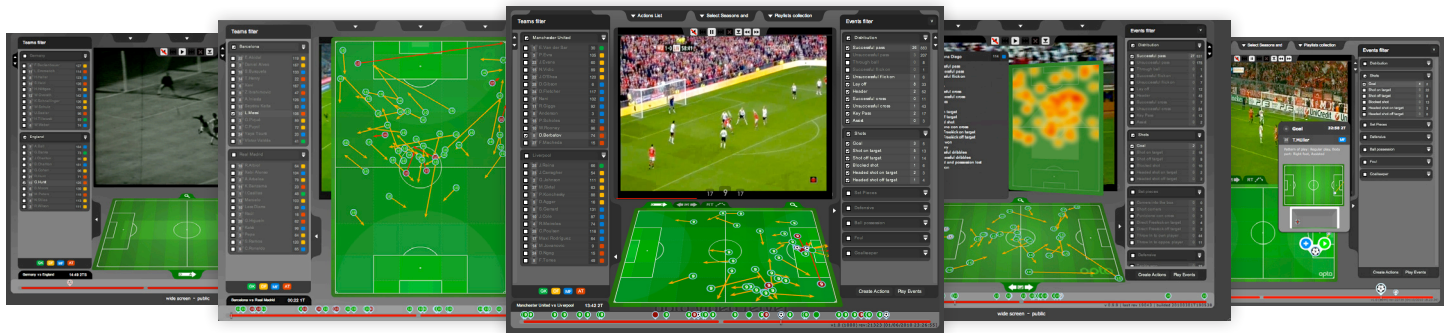

a rich and engaging interface making it very easy for coaches, scouts and analysts to search for player or team match events across any number of games. *Xeatre* then offer video footage on a 60 leagues worldwide with games accessed directly via *Scout7* and analysis associated to player reports and biographies.

## Performance Data

Opta collect full details of every ball contact, adding up to around 1500+ actions per game across the top competitions. Teams can now access the footage from any of these games online and search it using Opta data. Whether viewing a player's goals across the season or passes in the final third during the last 10 minutes, the intuitive interface makes searches very simple. Users can also add their own subjective clips onto playlists and share this with other users who may be anywhere around the world.

## Graphical Analysis

The new interface presents users with interactive pitch graphics that allows them to click on any event to view it.

## Features & Benefits

- Access to 9 competitions of video online over a secure web connection so no need for large storage drives or DVDs
- Integration to *Scout7* and direct links to player match reports
- All match events displayed using dynamic pitch graphics
- Partnership with *Xeatre* provides best quality footage
- Users can create custom clips with defined start and end times. Facility to customise lead in and lead out times of all events
- Each clip and playlist can have user-defined titles and searchable tags to archive and retrieve analysis online
- Share playlists and analysis securely with other users
- Access to 60 leagues of video via *Xeatre*